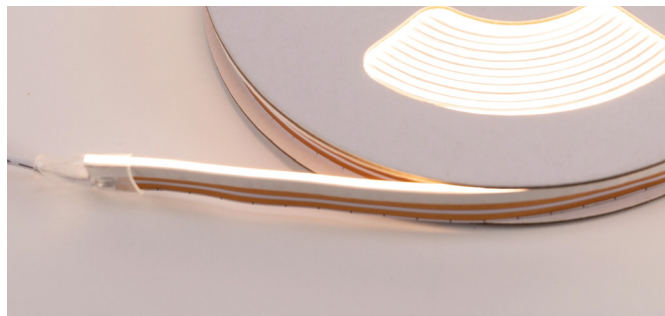

RAZOR X (NO TAPE)

The Razor X is an innovative chip on board (COB) solution, protected by a design right, which allows the strip to be recessed into a groove or channel, creating a sleek and seamless appearance. The slim 2mm edge-lit design also enables the strip to bend and curve around corners and shapes.

One of the most unique features of Razor X is its versatility and flexibility, it can be cut anywhere along the LED strip without affecting the performance or quality of the light. This means that there is no waste or unused parts of the strip, and that the user can customize the length and shape of the strip to fit their needs and preferences.

BENEFITS

- Higher brightness , efficiency and eco-friendly
- The COB has a high luminous efficacy, meaning it produces more light with less power
- No waste (Cutttable at any length)
- Longer lifespan and reliability
- More flexibility and versatility
- Registered design right: 6371779

KEY FEATURES

- Dimmable
- Higher light density
- High lumens per watt
- High colour rendering index: >90
- Available in warm and natural white

TECHNICAL SPECIFICATION

Wattage	6W/m
Voltage	24V
Lumens (Light output)	508 lm/m
Lumens per Watt	100
Colour temperature	Warm white: 3000K
	Natural white: 4000K
Beam angle	180°
Colour rendering index	>90
Connector	2.5m at each end
No. LEDs per meter	512
Operating temperature	-30°C to +45°C