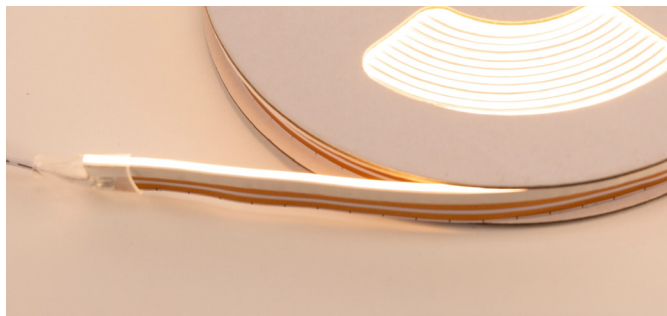

RAZOR X (NO TAPE)

The Razor X is an innovative chip on board (COB) solution, protected by a design right, which allows the strip to be recessed into a groove or channel, creating a sleek and seamless appearance. The slim 2mm edge-lit design also enables the strip to bend and curve around corners and shapes.

One of the most unique features of Razor X is its versatility and flexibility, it can be cut anywhere along the LED strip without affecting the performance or quality of the light. This means that there is no waste or unused parts of the strip, and that the user can customize the length and shape of the strip to fit their needs and preferences.

BENEFITS

- Higher brightness , efficiency and eco-friendly
- The COB has a high luminous efficacy, meaning it produces more light with less power
- No waste (Cutttable at any length)
- Longer lifespan and reliability
- More flexibility and versatility
- Registered design right: 6371779

KEY FEATURES

- Dimmable
- Higher light density
- High lumens per watt
- High colour rendering index: >90
- Available in warm and natural white

TECHNICAL SPECIFICATION

Wattage	6W/m
Voltage	24V
Lumens (Light output)	508 lm/m
Lumens per Watt	100
Colour temperature	Warm white: 3000K
	Natural white: 4000K
Beam angle	180°
Colour rendering index	>90
Connector	2.5m at each end
No. LEDs per meter	512
Operating temperature	-30°C to +45°C