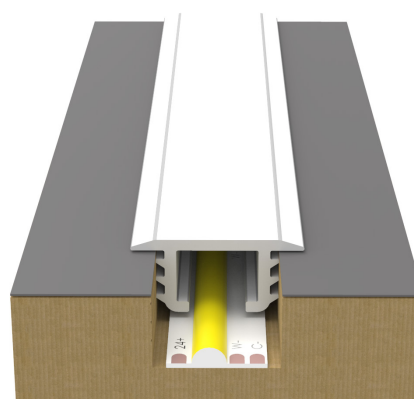

## ZELLA

Zella, is an innovative new profile solution that provides linear lighting for recessed applications. Unlike conventional profiles that have a base and a cover, Zella, has been designed to combine both parts into one, and instead of sticking the LED flexible strip to the Aluminium base section, it clamps the strip to the bottom of the routed channel instead.

Combining both parts into one plastic body means that the side walls are much more flexible than a traditional Aluminium profile, which will significantly reduce the risk of the profile being too tight for the channel during installation.

BENEFITS	
• Simplified process for installing the LED flexible strip	
• The risk of the profile not fitting into the groove is significantly reduced	
• 5 year guarantee	

TECHNICAL SPECIFICATION	
Material	Polycarbonate
Flexible Strip Compatibility	Any strips that have an 8mm width and above

KEY FEATURES	
• Simplified profile - base and cover have been merged into one solution	
• Plastic side walls pin the flexible strip to the bottom of the channel	
• Plastic side walls offer greater flexibility for installation	