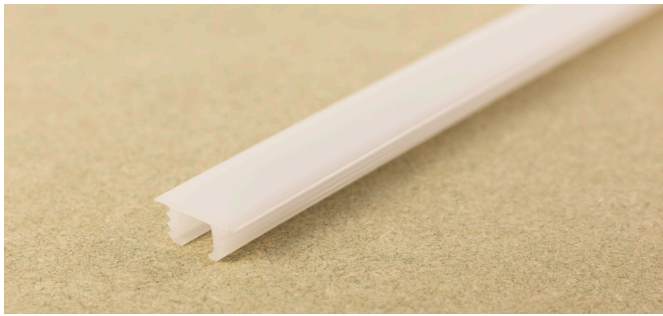

## ZELLA

Zella, is an innovative new profile solution that provides linear lighting for recessed applications. Unlike conventional profiles that have a base and a cover, Zella, has been designed to combine both parts into one, and instead of sticking the LED flexible strip to the Aluminium base section, it clamps the strip to the bottom of the routed channel instead.

Combining both parts into one plastic body means that the side walls are much more flexible than a traditional Aluminium profile, which will significantly reduce the risk of the profile being too tight for the channel during installation.

BENEFITS	
• Simplified process for installing the LED flexible strip	
• The risk of the profile not fitting into the groove is significantly reduced	
• 5 year guarantee	

TECHNICAL SPECIFICATION	
Material	Polycarbonate
Flexible Strip Compatibility	Any strips that have an 8mm width and above

KEY FEATURES	
• Simplified profile - base and cover have been merged into one solution	
• Plastic side walls pin the flexible strip to the bottom of the channel	
• Plastic side walls offer greater flexibility for installation	