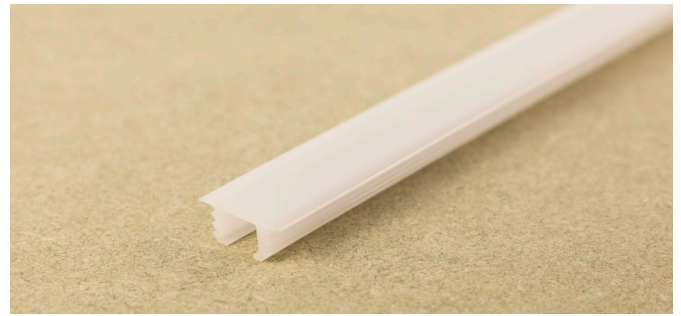

## ZELLA

Zella, is an innovative new profile solution that provides linear lighting for recessed applications. Unlike conventional profiles that have a base and a cover, Zella, has been designed to combine both parts into one, and instead of sticking the LED flexible strip to the Aluminium base section, it clamps the strip to the bottom of the routed channel instead.

Combining both parts into one plastic body means that the side walls are much more flexible than a traditional Aluminium profile, which will significantly reduce the risk of the profile being too tight for the channel during installation.

BENEFITS	
• Simplified process for installing the LED flexible strip	
• The risk of the profile not fitting into the groove is significantly reduced	
• 5 year guarantee	

TECHNICAL SPECIFICATION	
Material	Polycarbonate
Flexible Strip Compatibility	Any strips that have an 8mm width and above

KEY FEATURES	
• Simplified profile - base and cover have been merged into one solution	
• Plastic side walls pin the flexible strip to the bottom of the channel	
• Plastic side walls offer greater flexibility for installation	